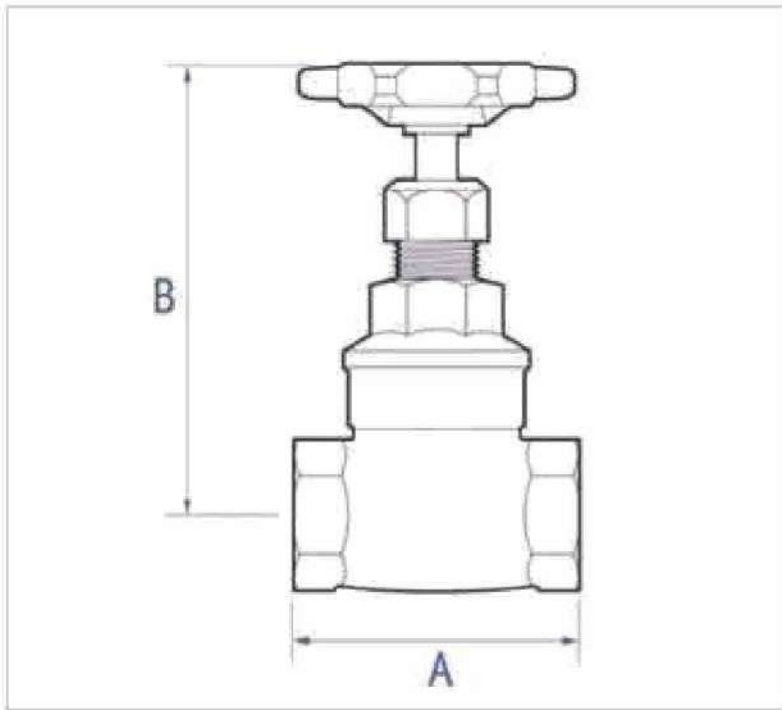

BRASS VALVES & PIPE FITTINGS

HC ZY DY

CONTACT US

0921-341-5401

sales@nxsphil.com.ph

B14 L4 Unit 2 Varisha Building, Silcas Village Brgy. San Francisco, Binan, Laguna

brass gate valve	-----05/06	•
brass ball valve	-----07/10	•
check valve	-----11/12	•
stop valve	-----13/14	•
angle valve	-----15/16	•
bibcock	-----17/18	•
push fit fitting	-----19/20	•
pex fitting	-----21/22	•

compression fitting	-----23/24	•
camlock coupling	-----25/26	•
brass fitting	-----27/29	•
thermostatic valve	-----30	•

BRASS GATE VALVE

LY-0001

LY-0002

LY-0003

LY-0004

LY-0005

LY-0006